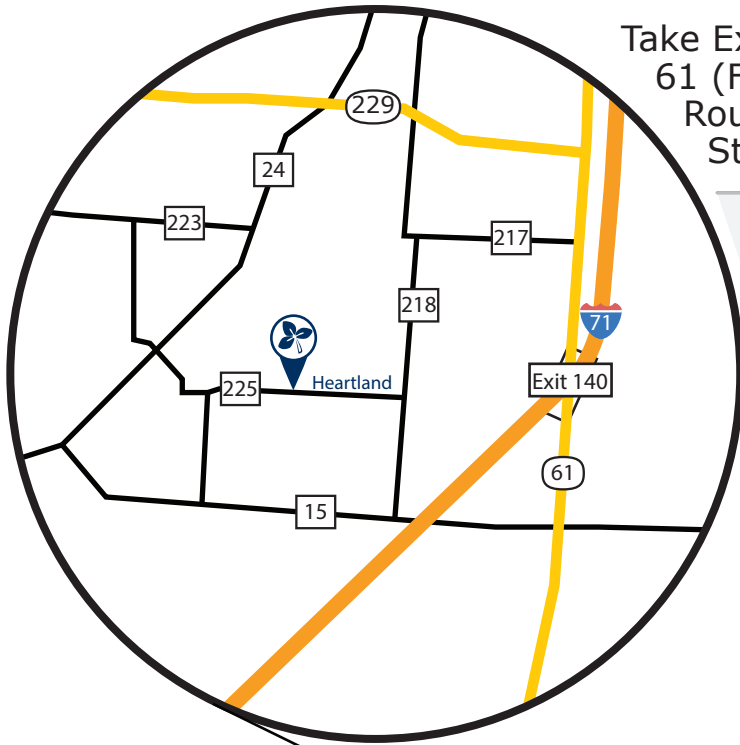

HEARTLAND

DRIVING DIRECTIONS

3201 COUNTY RD 225, MARENGO , OH 43334

FROM I - 71

Take Exit 140, and go south on State Route 61 (From the north, turn left onto State Route 61. From the south, turn right onto State Route 61.)

Turn right (west) on County Road 15 also called West Liberty Mt Vernon Road

Note: County Road 15 will go back over I-71

Turn right (north) on County Road 218 also called Berkshire-South Woodbury Road

Turn left (west) on County Road 225 also called West Liberty East Road

The entrance to Heartland is on the right!

FROM ROUTE 23

Turn east on State Route 229 (From the north, turn left onto State Route 61. From the south, turn right onto State Route 61.)

Note: Continue through the town of Ashley

Turn right (south) on County Road 218 also called Berkshire-South Woodbury Road

Note: you will come to a sharp left curve.

After the curve, Turn right to stay on County Road 218

Turn right (west) on County Road 225 also called West Liberty East Road